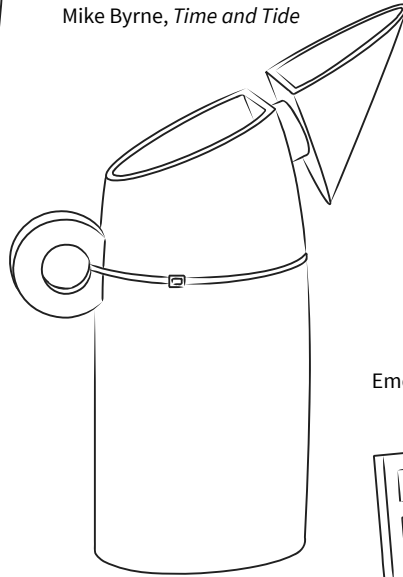

Eric Phillips, *Paddles*

Mike Byrne, *Time and Tide*

Emer Conyard, *Wristwatch*

Úna Burke, *Shell Bag*

Annemaria Reinhold, *Carrot Spoons*

Rocker Lane Workshop, *Big Phil Rocking Chair*

Stephen O'Briain, *Walnut Desk*